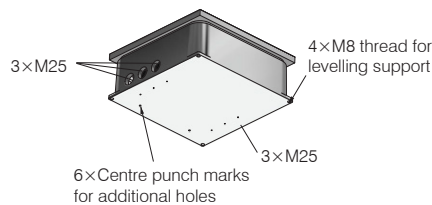

FONTO 8308

Floor socket outlet with with removable and fillable cover, level-adjustable frame, 4×cable outlet (Levelling support available optionally)

Technical data

Dimensions (l×w×h): 240×240×95 mm
Mounting depth: ca. 95 mm (standard version)
– level-adjustable: 90 - 100 mm
– with levelling support: 125 - 165 mm
– mit threaded pin extension: 125 - 265 mm
Material: aluminum natural (salt- and seawater-proof)
IP Protection class:
– in closed mode: IP65, suitable for cleaning with wet sweepers
– plugged in mode: IP20, only dry cleaning
Deckel: cover removable
Verschlussart: snap lock/screw
Cable outlet: yes
Load capacity:
– in closed mode: 2t (20kN)
Feed-in cable: 3× back M25
Level-adjustable after installation: yes (+/-6 mm)
Levelling support: yes (optionally)

Remarks/Features

- Level-adjustable frame (+/- 6 mm) in the offset position for simple adjustment to the finished floor level
- for 8×mounting socket insert 45×45×4 mm (e.g. T23, Schuko, RJ45 cat6a, TV, HDMI, USB etc.)
- 6×centre punch marks for additional holes in the bottom of the housing
- suitable for drive-over in close mode

Levelling feet are only used for setting the floor socket outlet. load capacity / stability is only obtained by backfilling the floor socket outlet with stable material (mortar, concrete...).