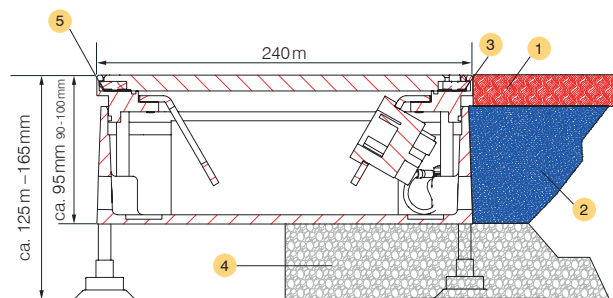

**FONTO 8308**

Floor socket outlet with with removable and fillable cover, level-adjustable frame, 4×cable outlet (Levelling support available optionally)

**Technical data**

Dimensions (l×w×h): 240×240×95 mm  
 Mounting depth: ca. 95 mm (standard version)  
 – level-adjustable: 90 - 100 mm  
 – with levelling support: 125 - 165 mm  
 – mit threaded pin extension: 125 - 265 mm  
 Material: aluminum natural (salt- and seawater-proof)  
 IP Protection class:  
 – in closed mode: IP65, suitable for cleaning with wet sweepers  
 – plugged in mode: IP20, only dry cleaning  
 Deckel: cover removable  
 Verschlussart: snap lock/screw  
 Cable outlet: yes  
 Load capacity:  
 – in closed mode: 2t (20kN)  
 Feed-in cable: 3× back M25  
 Level-adjustable after installation: yes (+/-6 mm)  
 Levelling support: yes (optionally)

**Remarks/Features**

- Level-adjustable frame (+/- 6 mm) in the offset position for simple adjustment to the finished floor level
- for 8×mounting socket insert 45×45×4 mm (e.g. T23, Schuko, RJ45 cat6a, TV, HDMI, USB etc.)
- 6×centre punch marks for additional holes in the bottom of the housing
- suitable for drive-over in close mode